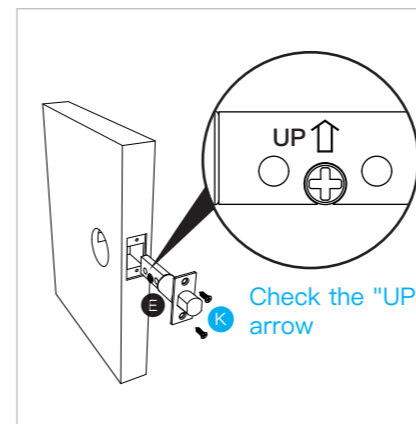

Model:UF03 SMART LOCK

PARTS LIST

How To Install

1. Installation of deadbolt

2. Installation of exterior plate

3. Installation of interior plate

4. Left/Right hand open/swing door

5. Secure the interior plate