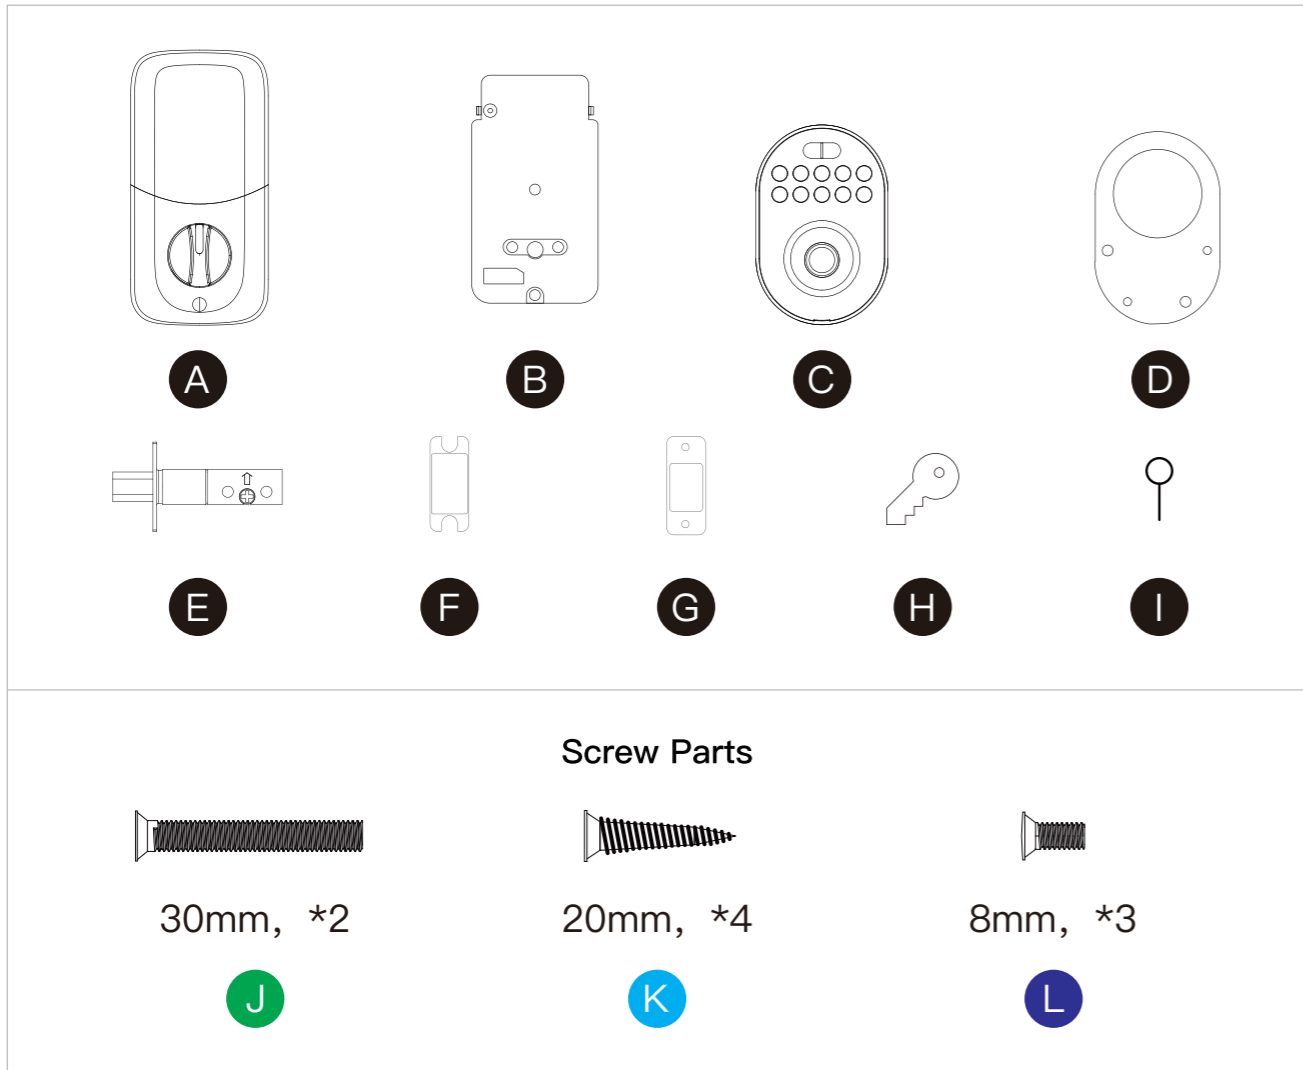

Model:UF03 SMART LOCK

PARTS LIST

How To Install

1. Installation of deadbolt

2. Installation of exterior plate

3. Installation of interior plate

4. Left/Right hand open/swing door

5. Secure the interior plate

6. Install battery