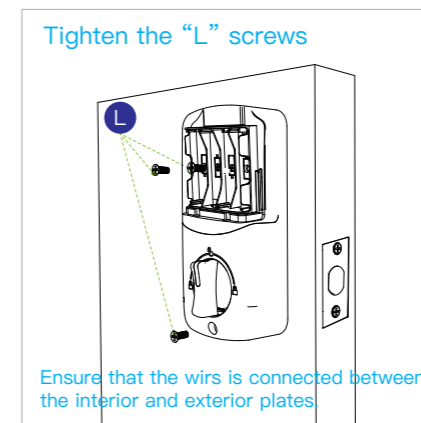

Model:UF03 SMART LOCK

PARTS LIST

How To Install

1. Installation of deadbolt

2. Installation of exterior plate

3. Installation of interior plate

4. Left/Right hand open/swing door

5. Secure the interior plate