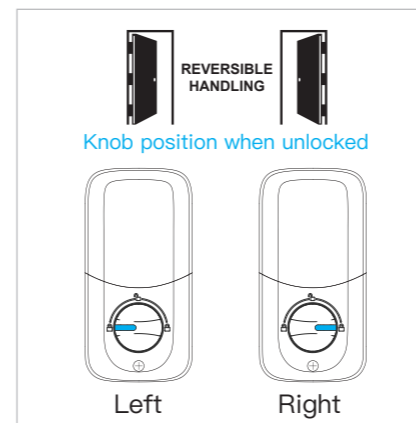

Model:UF03 SMART LOCK

PARTS LIST

How To Install

1. Installation of deadbolt

2. Installation of exterior plate

3. Installation of interior plate

4. Left/Right hand open/swing door

5. Secure the interior plate