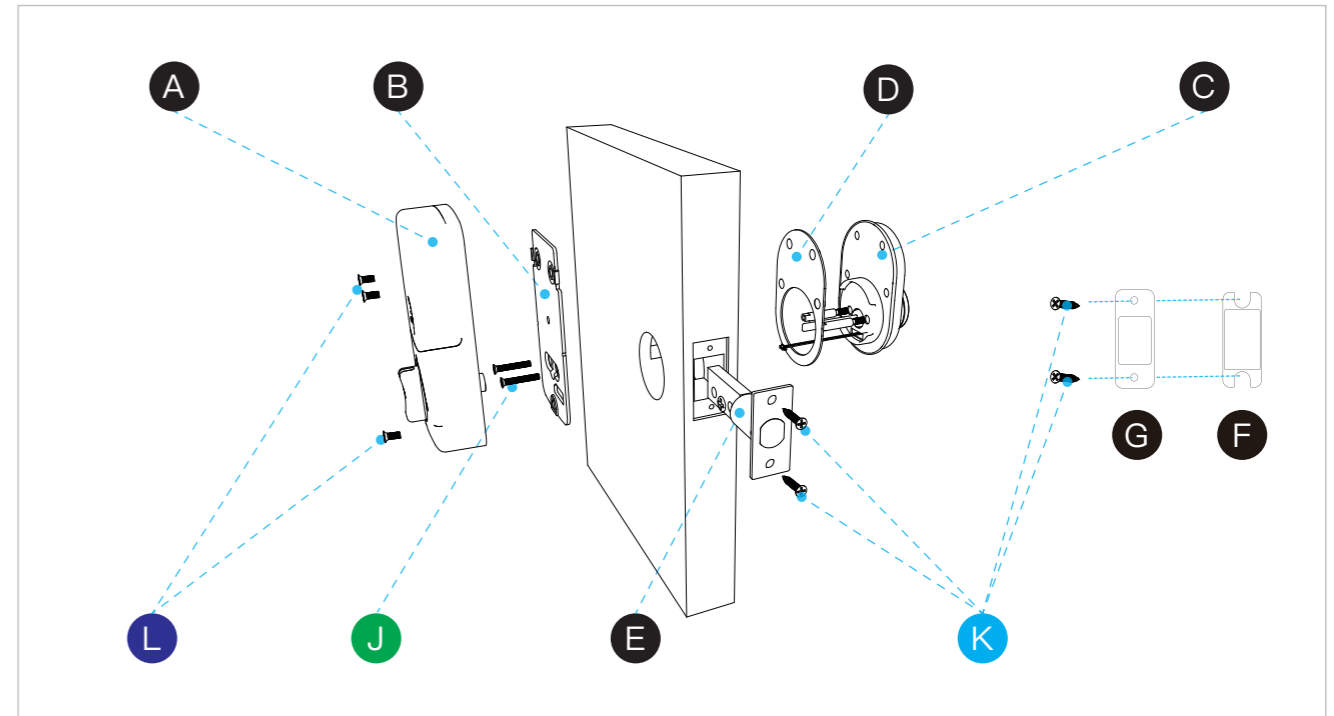

Model:UF03 SMART LOCK

PARTS LIST

How To Install

1. Installation of deadbolt

2. Installation of exterior plate

3. Installation of interior plate

4. Left/Right hand open/swing door

5. Secure the interior plate

6. Install battery