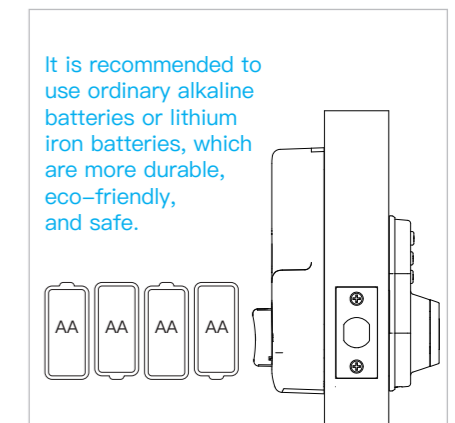

Model:UF03 SMART LOCK

PARTS LIST

How To Install

1. Installation of deadbolt

2. Installation of exterior plate

3. Installation of interior plate

4. Left/Right hand open/swing door

5. Secure the interior plate