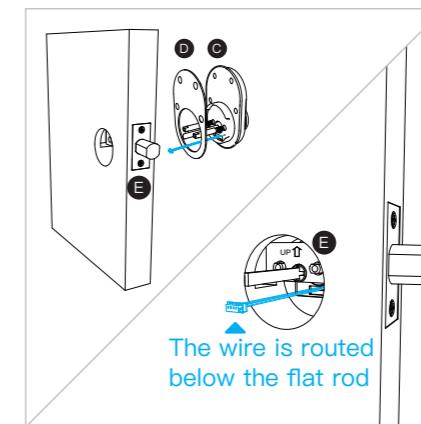

Model:UF03 SMART LOCK

PARTS LIST

How To Install

1. Installation of deadbolt

2. Installation of exterior plate

3. Installation of interior plate

4. Left/Right hand open/swing door

5. Secure the interior plate