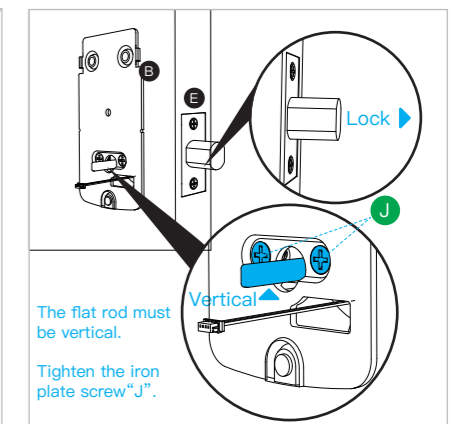

Model:UF03 SMART LOCK

PARTS LIST

How To Install

1. Installation of deadbolt

2. Installation of exterior plate

3. Installation of interior plate

4. Left/Right hand open/swing door

5. Secure the interior plate